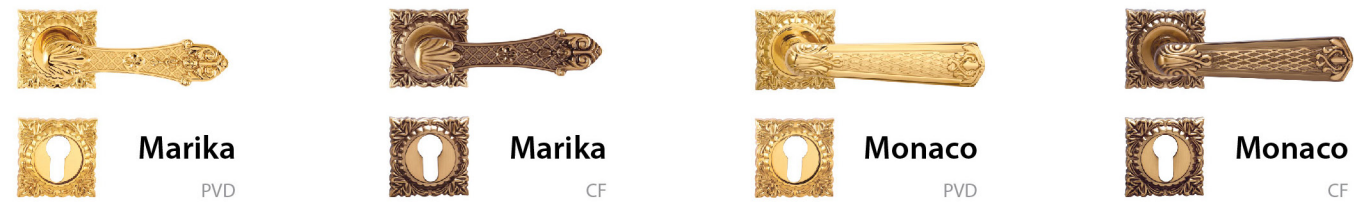

9060
CF

9080
B

CLASSIC HANDLE
LUXURY SERIES

BELDA - JASMINE

LEMMA

MARIKA - MONACO

CREATIVE DESIGN
7 YEARS GUARANTEE

ROJA - PIETER

ELMA - ANGEL

VITA

CLASSIC HANDLE
LUXURY SERIES

BONITA - RIMA

Bonita
PVD

Bonita
CF

Rima
PVD

Rima
CF