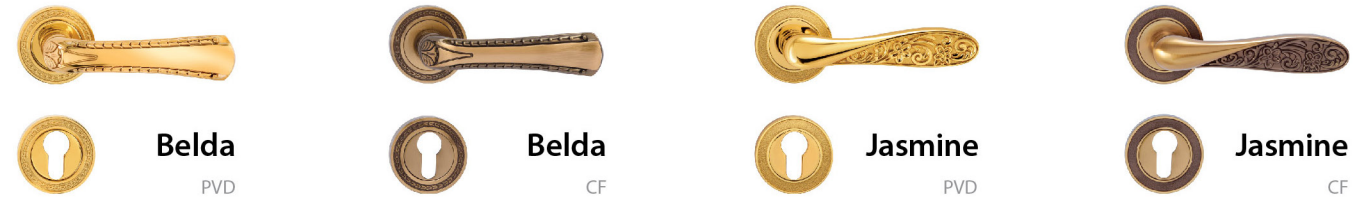

9060
CF

9080
B

CLASSIC HANDLE
LUXURY SERIES

BELDA - JASMINE

LEMMA

MARIKA - MONACO

CREATIVE DESIGN
7 YEARS GUARANTEE

ROJA - PIETER

ELMA - ANGEL

VITA

CLASSIC HANDLE
LUXURY SERIES

BONITA - RIMA

Bonita
PVD

Bonita
CF

Rima
PVD

Rima
CF