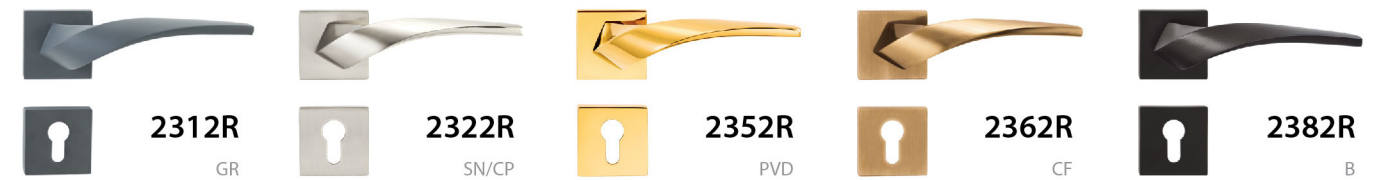

ROSETTE HANDLE UNIQUE SERIES

1700R

1900R

2100R

CREATIVE DESIGN 7 YEARS GUARANTEE

2200R

2300R

2400R