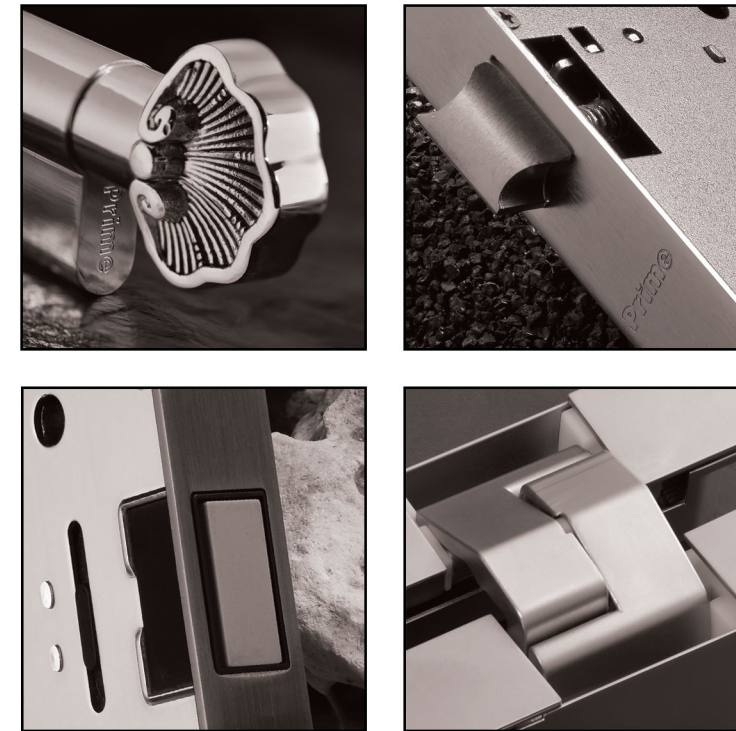

5500L

5524L-80
B, 80cm

5524L-60
B, 60cm

5554L-80
PVD, 80cm

5554L-60
PVD, 80cm

TOUCH THE SECURITY
LIFE TIME GUARANTEE

Cylinders, Lock bodies and Hinges

LUXURY DESIGN