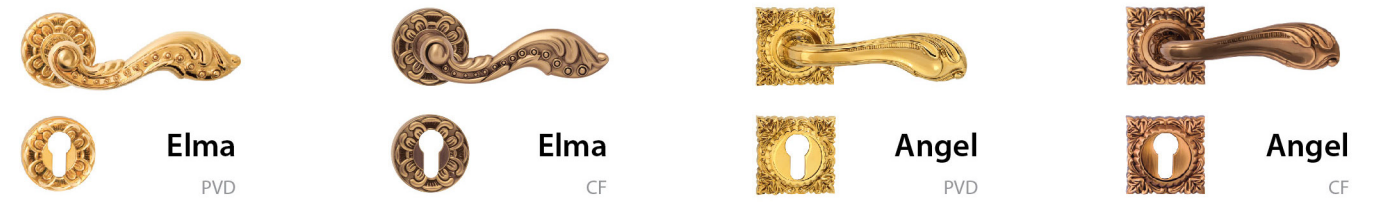

9060
CF

9080
B

CLASSIC HANDLE
LUXURY SERIES

BELDA - JASMINE

LEMMA

MARIKA - MONACO

CREATIVE DESIGN
7 YEARS GUARANTEE

ROJA - PIETER

ELMA - ANGEL

VITA

CLASSIC HANDLE
LUXURY SERIES

BONITA - RIMA

Bonita
PVD

Bonita
CF

Rima
PVD

Rima
CF