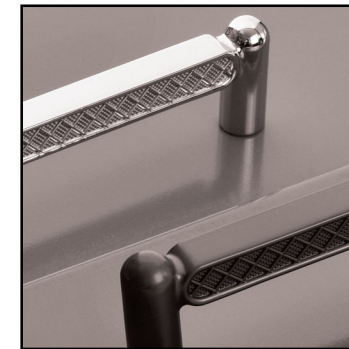

CREATIVE DESIGN LIFE TIME GUARANTEE

4 BOLT
624S
SN

4 BOLT
644S
CF

4 BOLT
654S
PVD

4 BOLT
684S
B

KEY TYPE
4021
SN

BATHROOM
4023
SN

Cabinet handles and Hooks