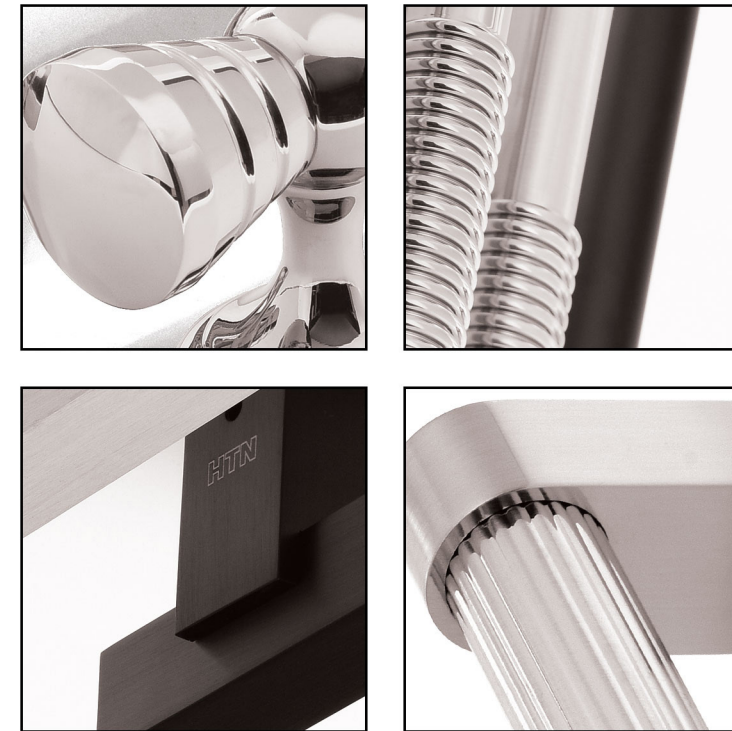

Venice
PVD

Venice
CF

PULL HANDLES
CREATIVE DESIGN

Less is More

ENTRANCE & PULL HANDLES
L U X U R Y S E R I E S

5000L

5084L-90
B, 90cm

5084L-50
B, 50cm